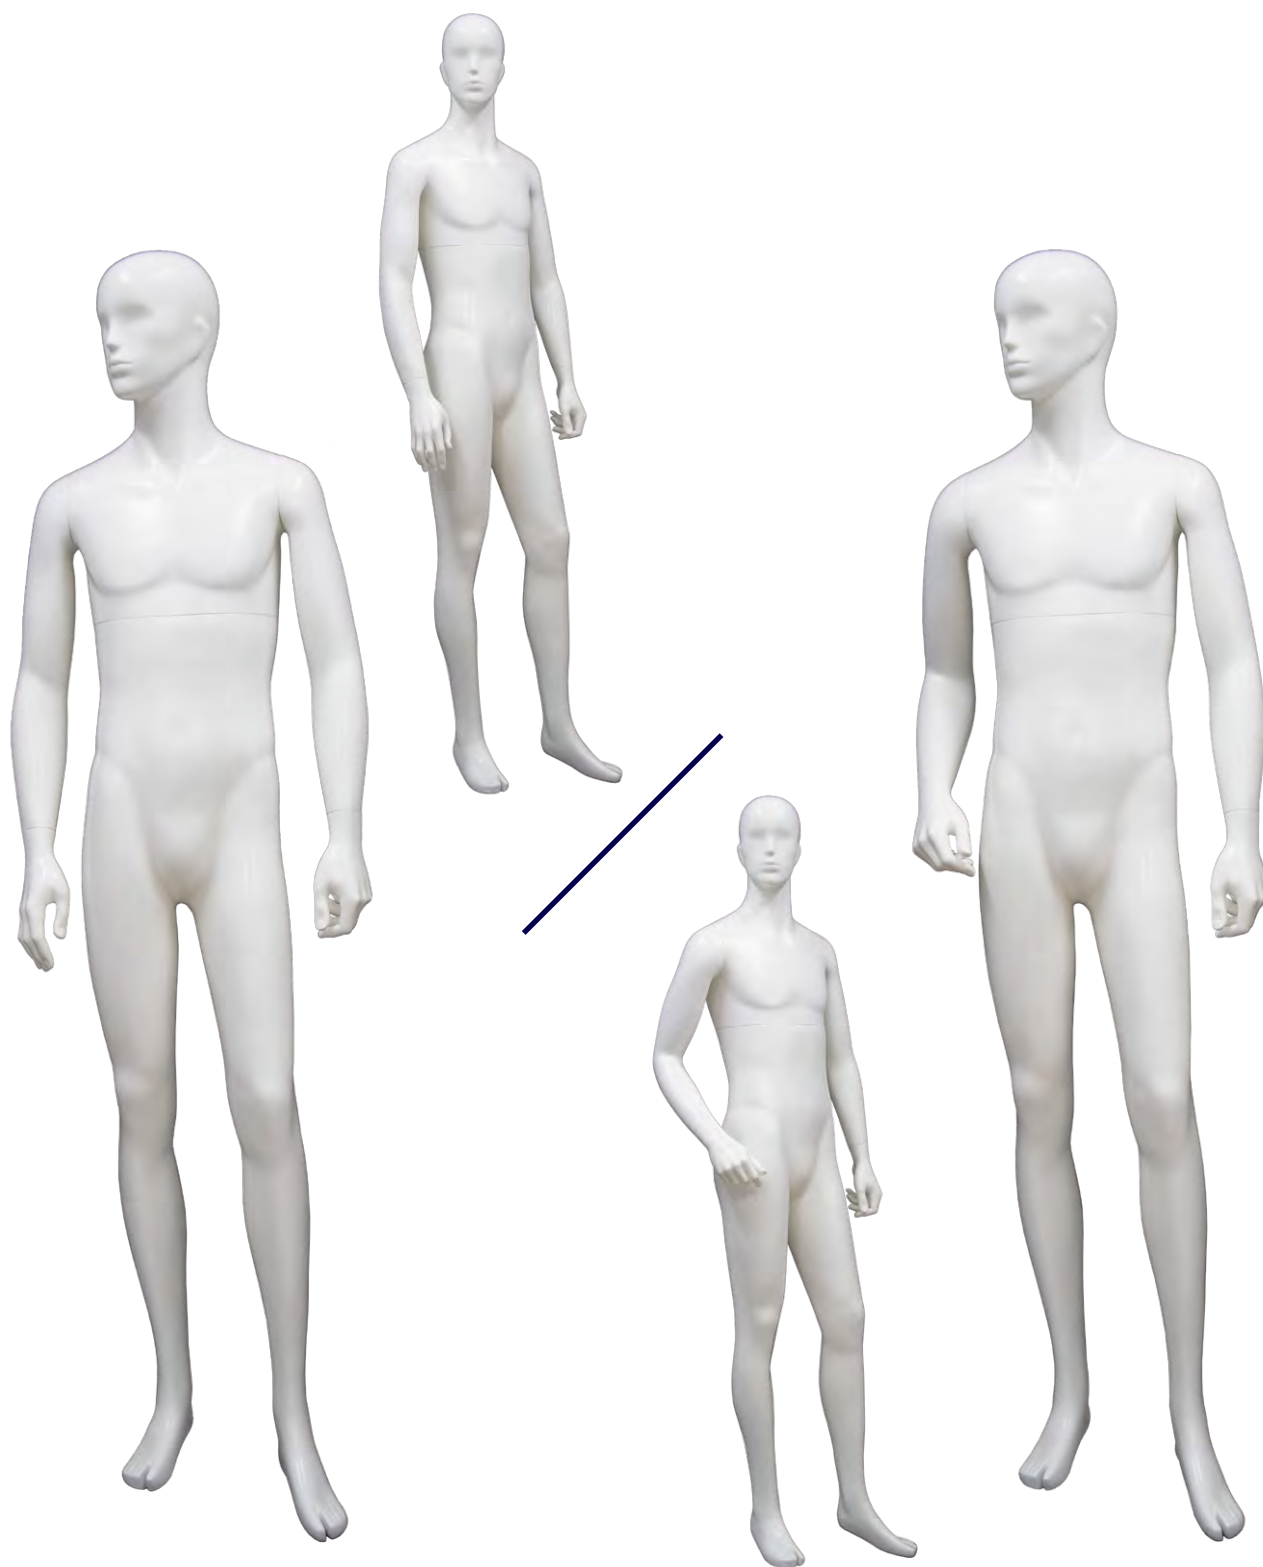

alc-104.SD.A-A.MG

T184.5
B87
W74
H90.5
Foot24

62347

alc-104.SD.A-B.MG

62348