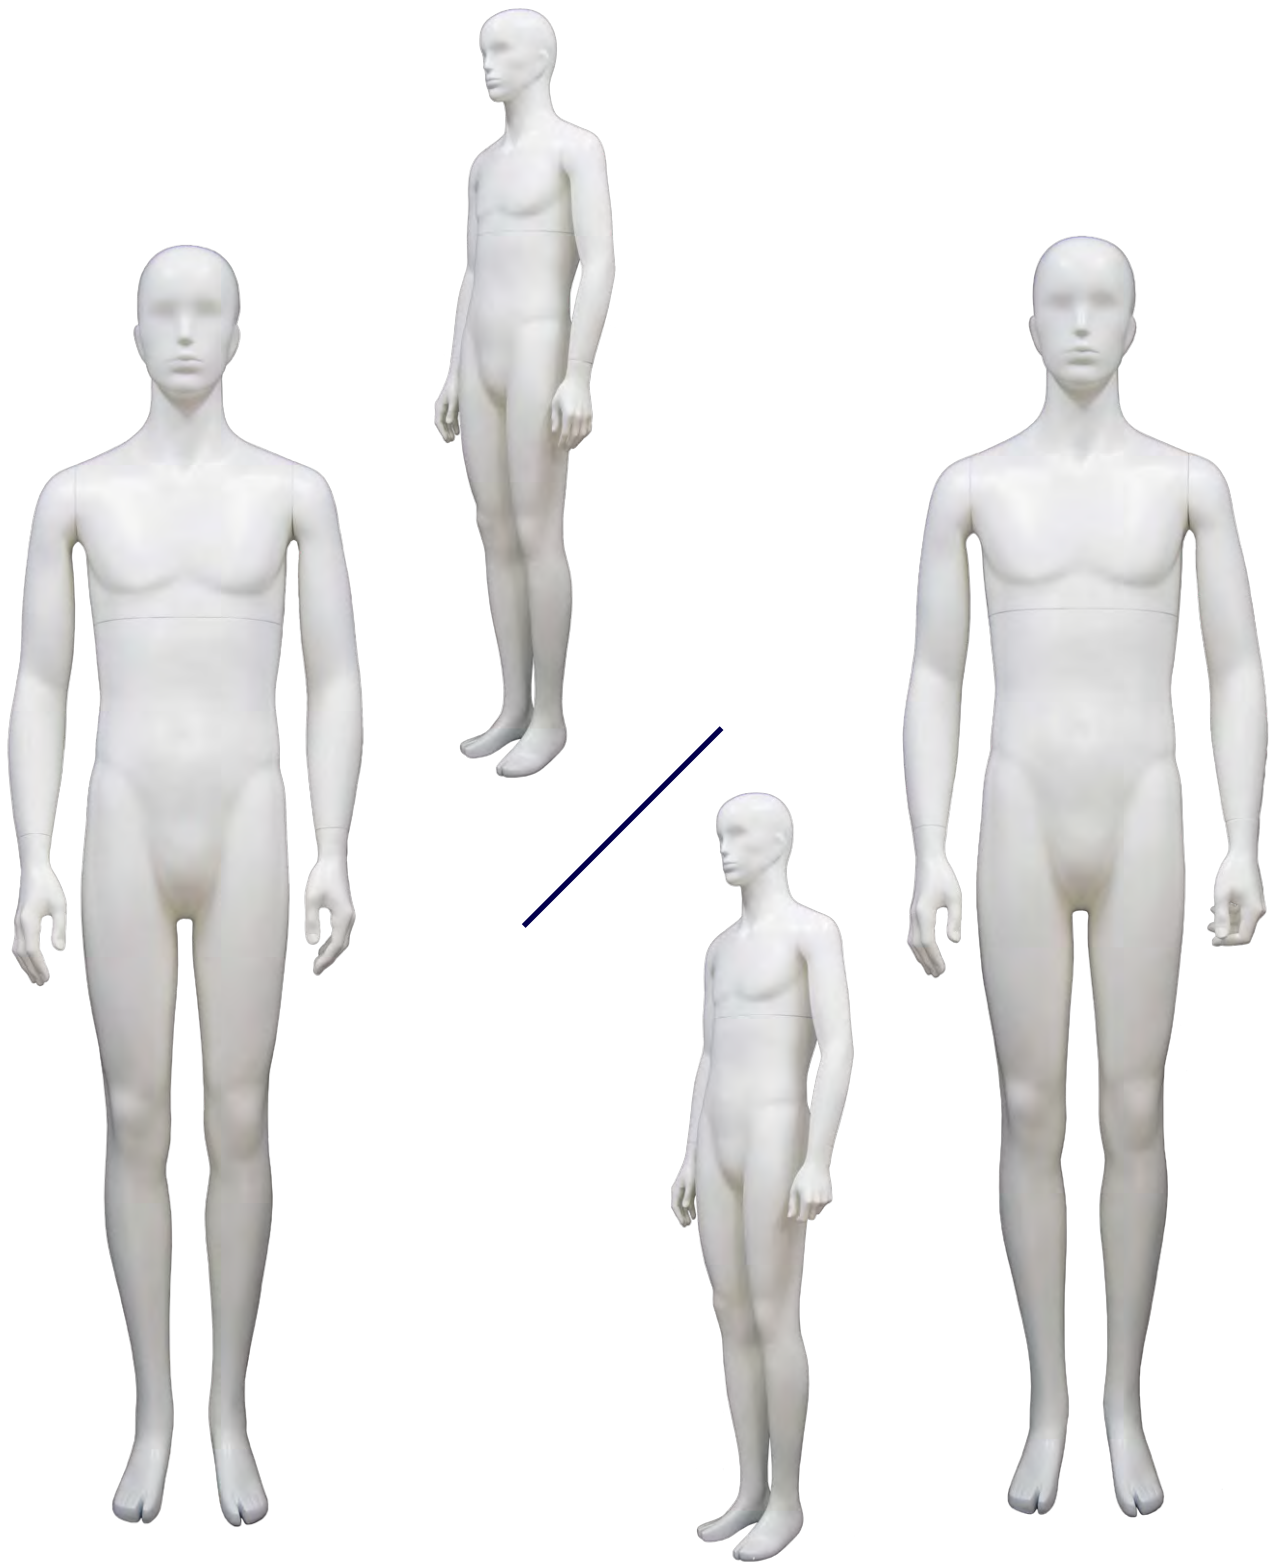

ALEC

mens
abstract
mannequins

TRADITIONAL & SIMPLE

alc-101.A-A.MG

T184.5
B87
W74
H90.5
Foot24

62330

alc-101.A-B.MG

62331

62343

alc-104.SD.A-A.MG

T184.5
B87
W74
H90.5
Foot24

62347

alc-104.SD.A-B.MG

62348

2type Base Stand

Abstract Head