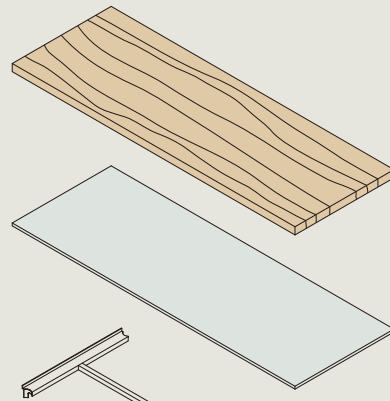

ANGLE FRAME RACK

A FLEXIBLE DISPLAY FIXTURE

ANGLE FRAME RACK

FIXTURE VARIATION

ANGLE FRAME RACK H2100

- 91051 ANGLE FRAME
- 91502 JOINT FRAME H2100
- 91508 HANGING BAR 150/250
- 91509 FACE OUT 150/250

ANGLE FRAME RACK H1350

- 90501 ANGLE FRAME
- 91503 JOINT FRAME H1350
- 91507 GLASS SHELF

ANGLE FRAME RACK

- 90501 ANGLE FRAME

ANGLE FRAME RACK

PERTS LIST

ANGLE FRAME
W1200×D467
90501

JOINT FRAME H2400
91504

JOINT FRAME H2100
91502

JOINT FRAME H1350
91503

FACE OUT 150/250
91509

HANGING BAR 150/250
W1181×D401
91508

SHELF BRACKET
W1203×D421
91507

JOINT PLATE ※ ローレットネジ 2コ付
91505

SHELF BRACKET ※ H1350 最上段専用
W1203×D402
91510