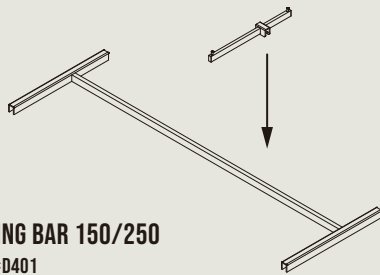

ANGLE FRAME RACK

A FLEXIBLE DISPLAY FIXTURE

ANGLE FRAME RACK

FIXTURE VARIATION

ANGLE FRAME RACK H2100

- 91051 ANGLE FRAME
- 91502 JOINT FRAME H2100
- 91508 HANGING BAR 150/250
- 91509 FACE OUT 150/250

ANGLE FRAME RACK H1350

- 90501 ANGLE FRAME
- 91503 JOINT FRAME H1350
- 91507 GLASS SHELF

ANGLE FRAME RACK

- 90501 ANGLE FRAME

ANGLE FRAME RACK

PERTS LIST

ANGLE FRAME
W1200×D467
90501

JOINT FRAME H2400
91504

JOINT FRAME H2100
91502

JOINT FRAME H1350
91503

FACE OUT 150/250
91509

HANGING BAR 150/250
W1181×D401
91508

SHELF BRACKET
W1203×D421
91507

JOINT PLATE ※ ローレットネジ 2コ付
91505

SHELF BRACKET ※ H1350 最上段専用
W1203×D402
91510