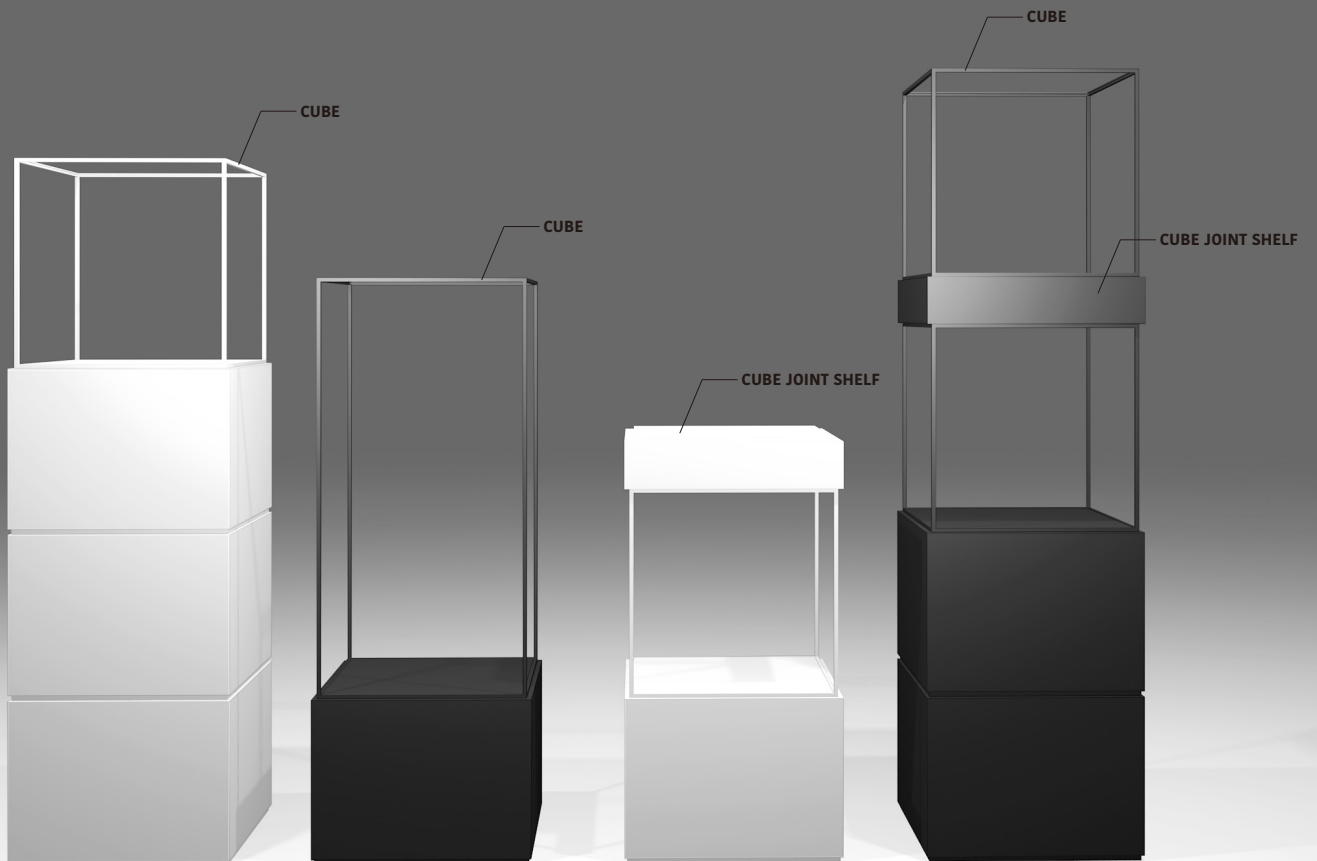

# JOINT STAGE 400

**SIZE : W398 / H305 / D398**

**JOINT STAGE WHITE**

**91027**

---

**JOINT STAGE BLACK**

**91028**

---