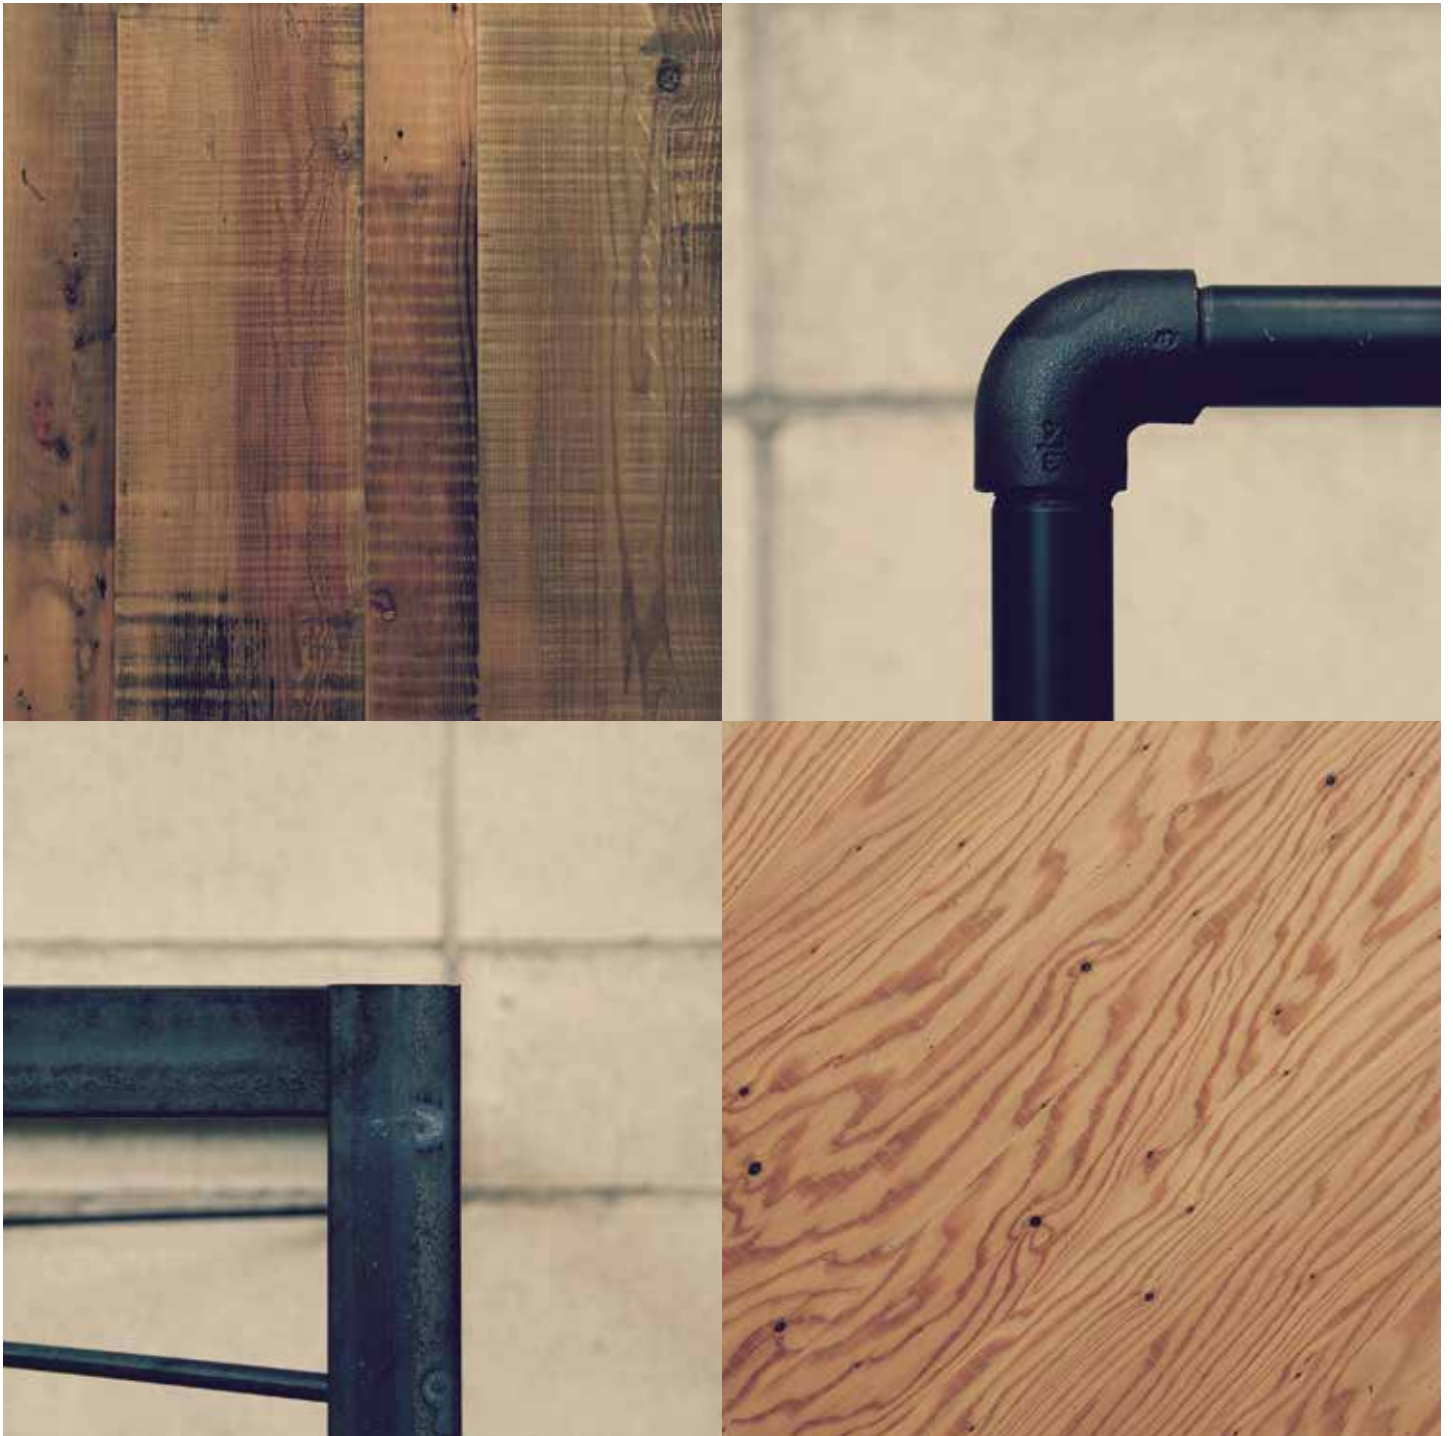

ANGLE

Mill Scale Steel and Vintage Wood
Speciality Fixtures

TA-Ver.Vintage Wood
W1500 D800 H770

Flame : 91488
Top Board : 91489

TA-Ver.Larch Wood
W1458 D764 H730

Flame : 91488
Top Board : 91490

SHG
W1200 D450 H1200-1800