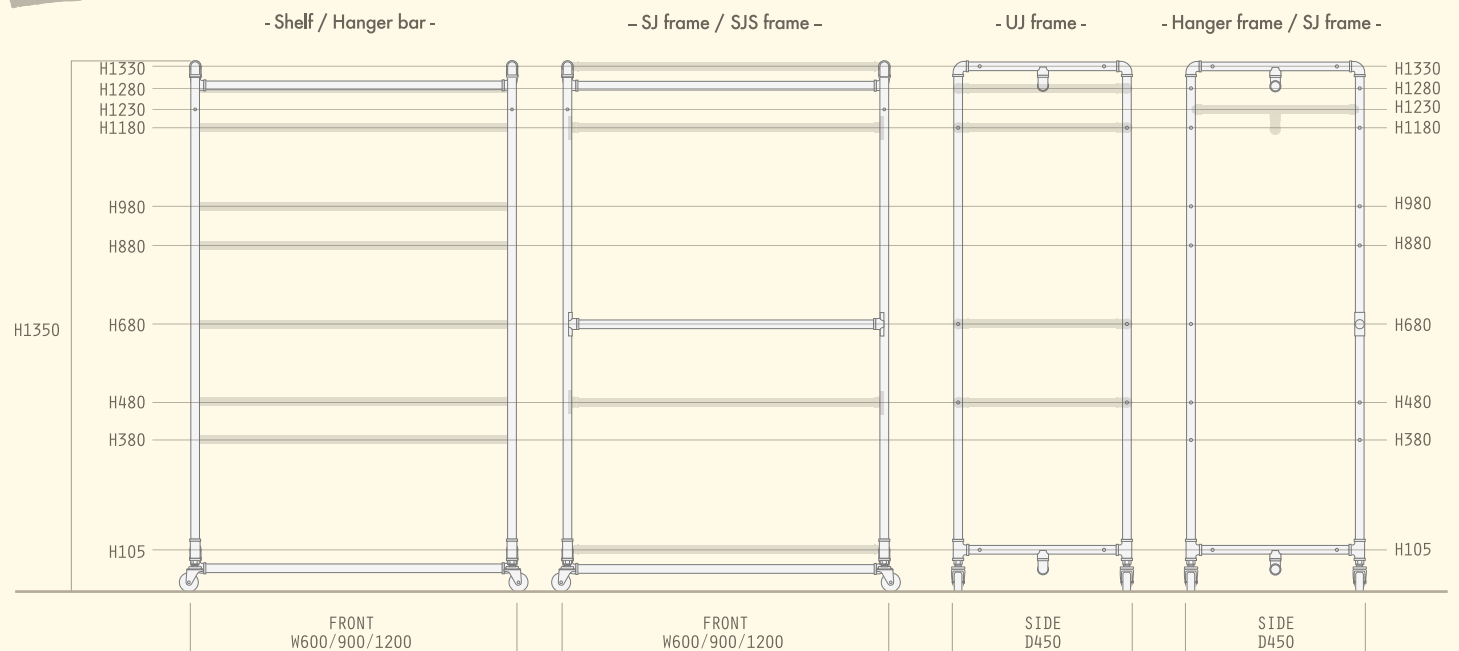

GAS WHITE FRAME

MOUNTING POSITION

H2100

H1350