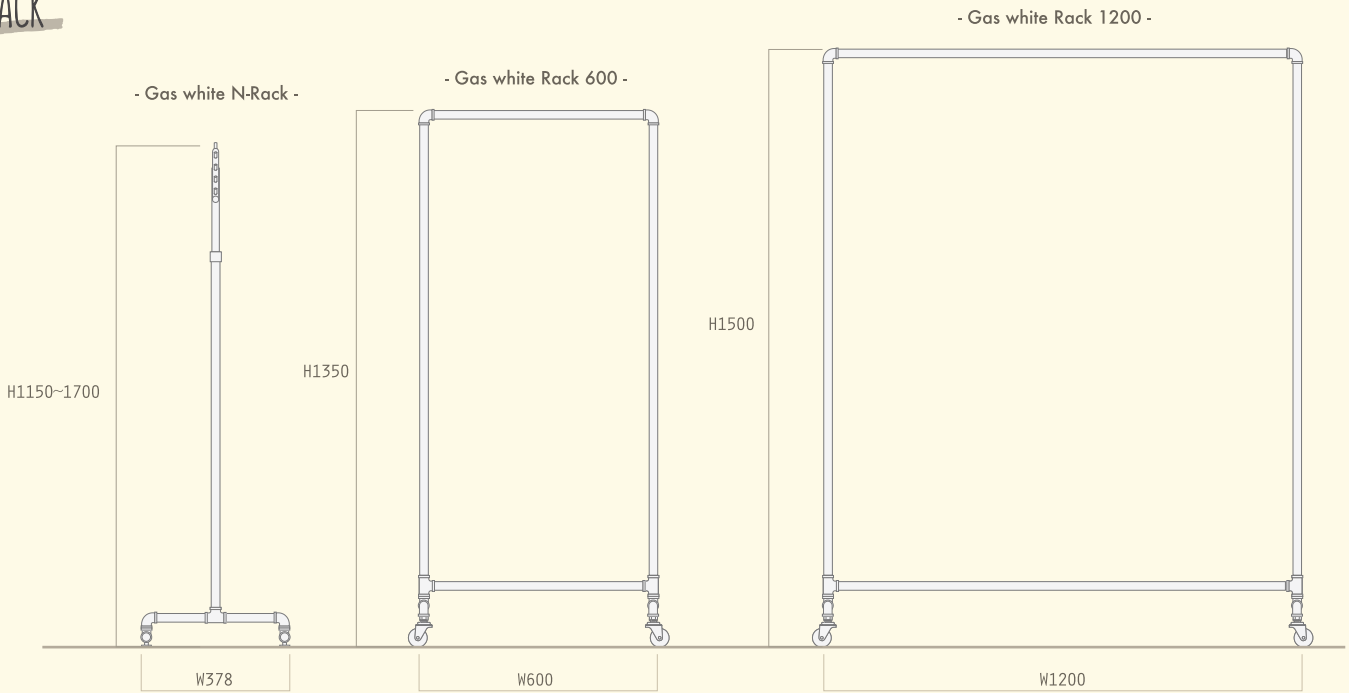

GAS WHITE FRAME

ELEVATION

RACK