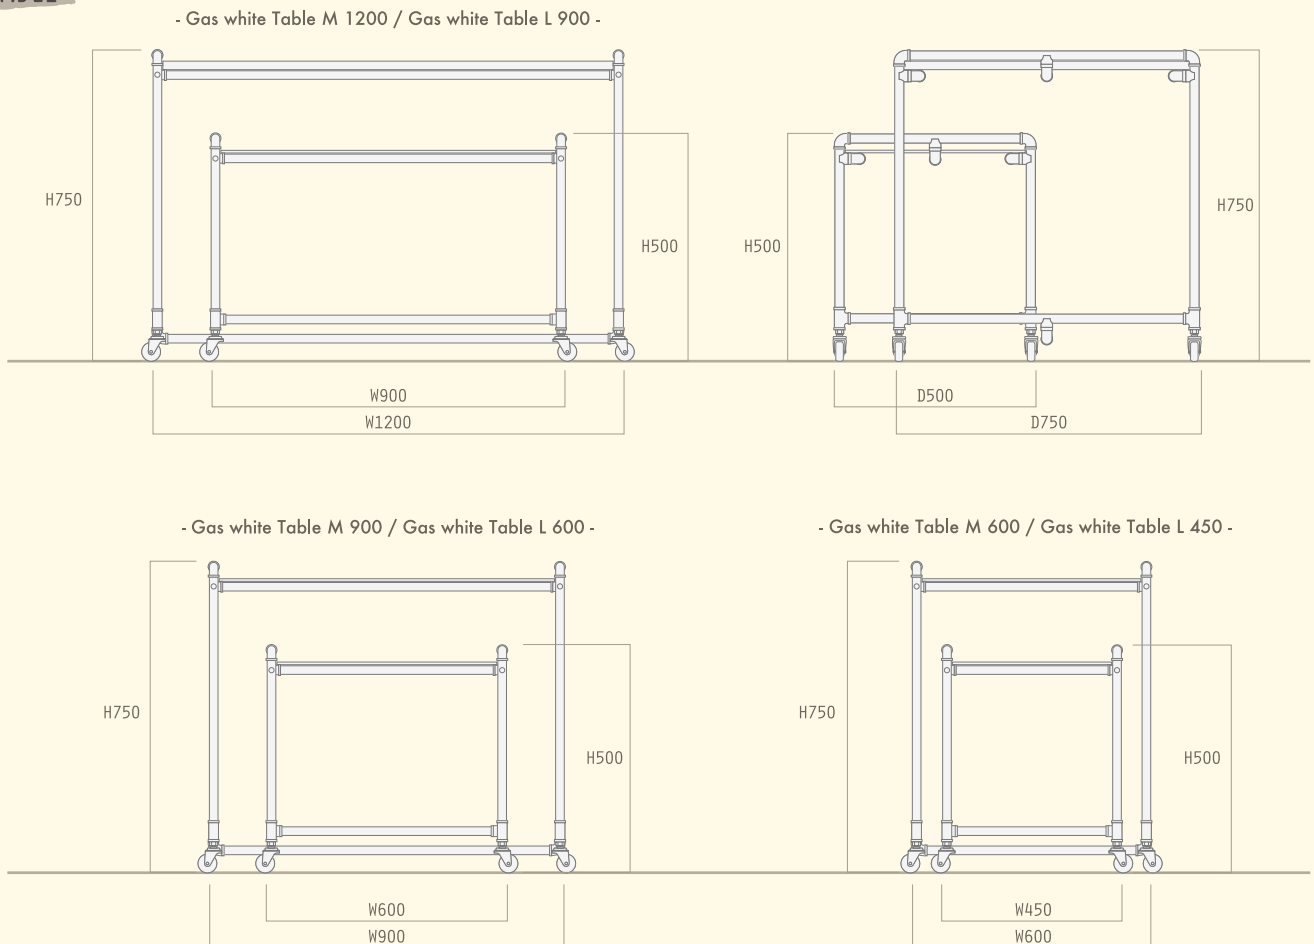

GAS WHITE FRAME

ELEVATION

RACK

DP TABLE