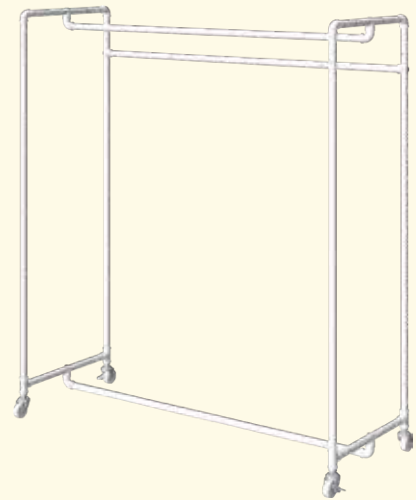

Gas white frame H1350 W1200
W1200×D450×H1350
91862 X2
91870 X2
91881 X1