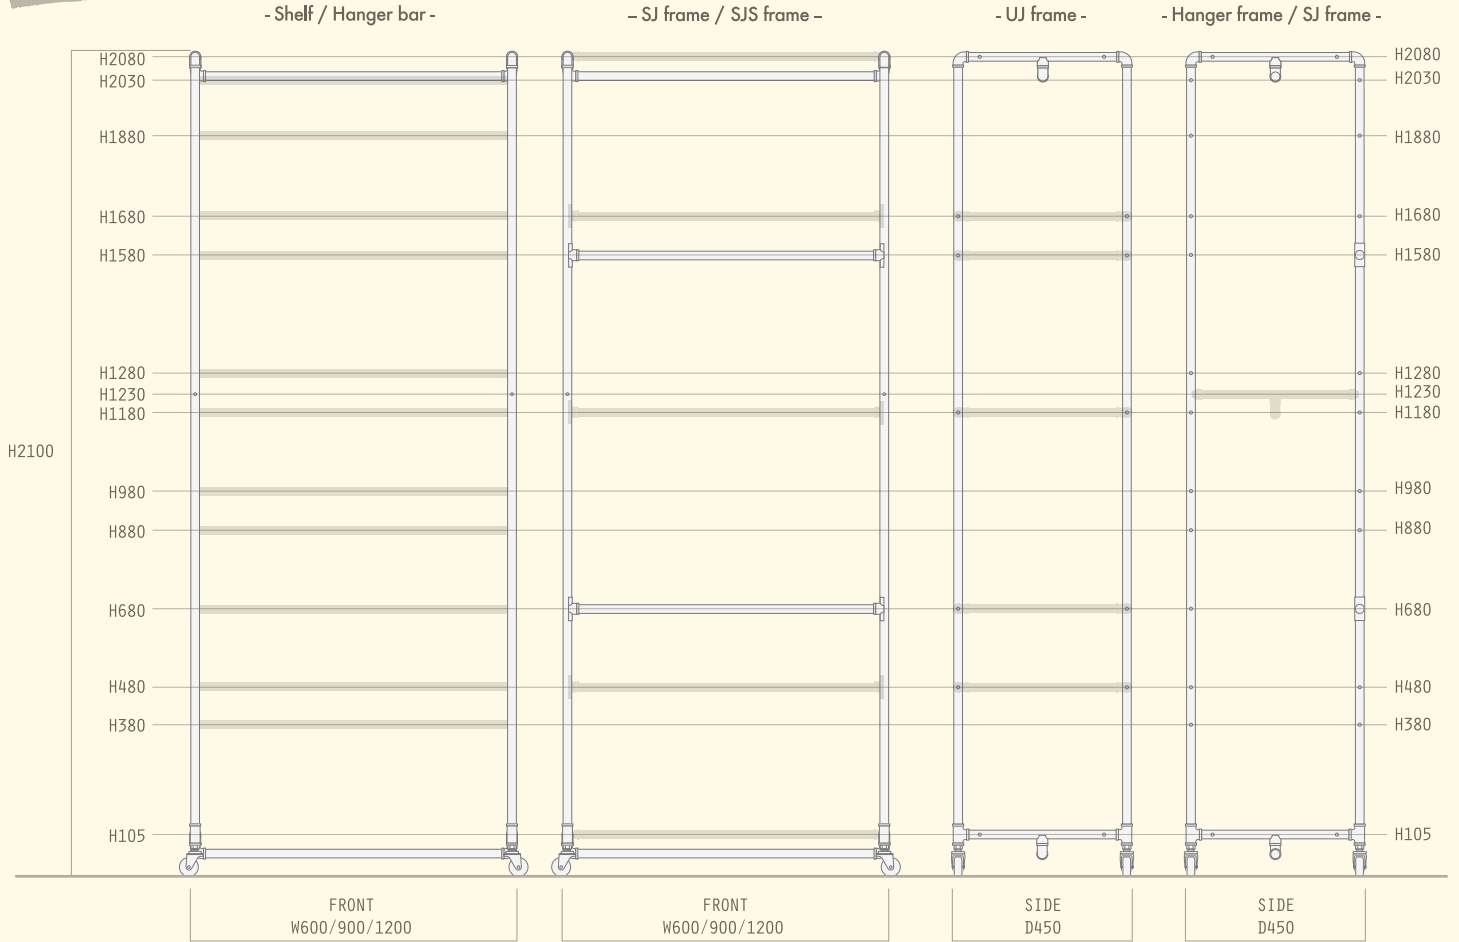

Old wood W900
W896×D400
91884
91533

Old wood W1200
W1196×D400
91884
91530

Glass W600
W596×D400
91884
91236

Glass W900
W896×D400
91884
91556

Glass W1200
W1196×D400
91884
91235

DP TABLE TOP

Glass W600 D750
W525×D750
91900

Glass W900 D750
W825×D750
91901

Old Wood W1200 D750
W1150×D750
91897

Glass W450 D500
W375×D500
91902

Glass W600 D500
W525×D500
91903

Glass W900 D500
W825×D500
91904

GAS WHITE FRAME

MOUNTING POSITION

H2100