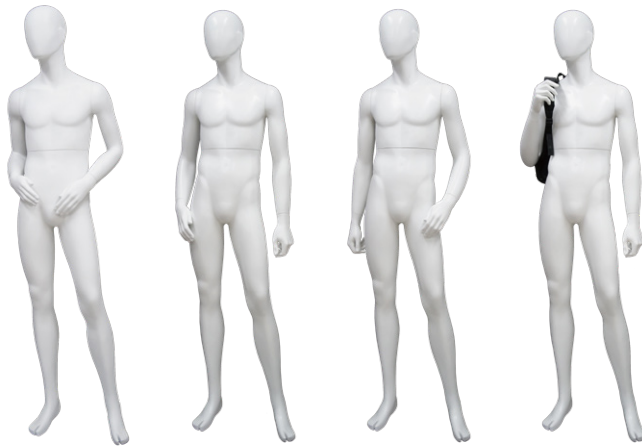

Q
R
S
S

men's 

crs-101

crs-101.C-02
outer pocket
62110

crs-101.C-03
pants pocket
62111

crs-101.C-04
pants pocket
62112

crs-101.C-05
backpack
62113

crs-101.C-01
T180/B86/W73.5/H91
foot24cm
62109