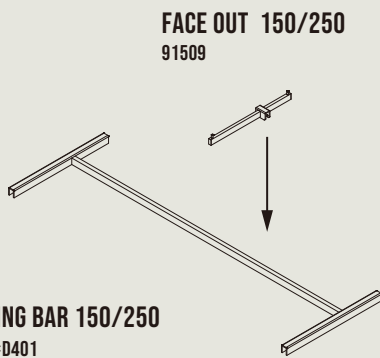

ANGLE FRAME RACK

A FLEXIBLE DISPLAY FIXTURE

ANGLE FRAME RACK

FIXTURE VARIATION

ANGLE FRAME RACK H2100

- 91051 ANGLE FRAME
- 91502 JOINT FRAME H2100
- 91508 HANGING BAR 150/250
- 91509 FACE OUT 150/250

ANGLE FRAME RACK H1350

- 91501 ANGLE FRAME
- 91503 JOINT FRAME H1350
- 91507 SHELF BRACKET

ANGLE FRAME RACK

- 91501 ANGLE FRAME

ANGLE FRAME RACK

PERTS LIST

ANGLE FRAME
W1200×D467
91501

JOINT FRAME H2100
91502

JOINT FRAME H1350
91503

HANGING BAR 150/250
W1181×D401
91508

SHELF BRACKET
W1203×D421
91507

SHELF BRACKET ※H1350 最上段専用
W1203×D402
91510